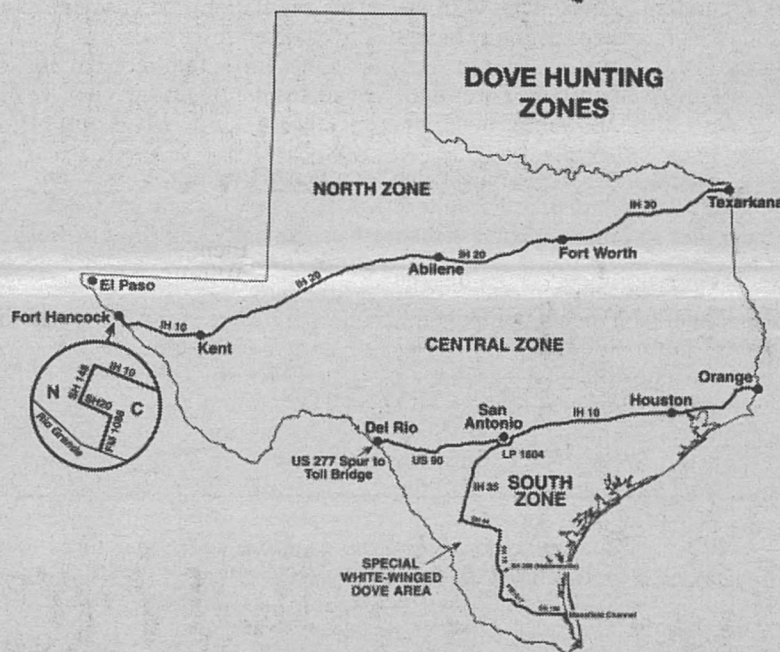

# Duck Zone Map

## Duck Hunting Dates

**High Plains Mallard Management Unit**  
 Youth—October 13-14  
 Regular Gun—October 20-21, October 26-January 27  
 Falconry—None

**North Zone**  
 Youth—October 27-28  
 Regular Gun—November 3-25, December 8-January 27  
 Falconry—January 28-February 11

**South Zone**  
 Youth—October 27-28  
 Regular Gun—November 3-25, December 8-January 27  
 Falconry—January 28-February 11

## Goose Hunting Dates

**West**  
 Light and Dark Geese—November 3-February 5  
 Light Geese (Conservation Order)—February 6-March 30

**East**  
 Light Geese—November 3-January 27  
 White-fronted Geese—November 3-January 13  
 Canada Geese—November 3-January 27  
 Light Geese (Conservation Order)—January 28-March 30